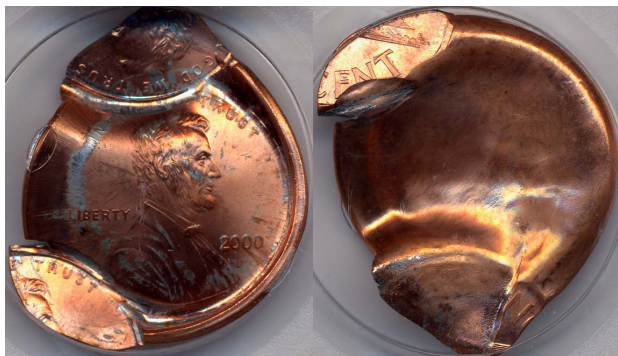

A Selection of Major Mint Errors Offered by the Top Error Dealers

2000 Lincoln Cent
Triple Struck Deep Die Cap
PCGS MS 66 RED

fredweinberg.com

$950.