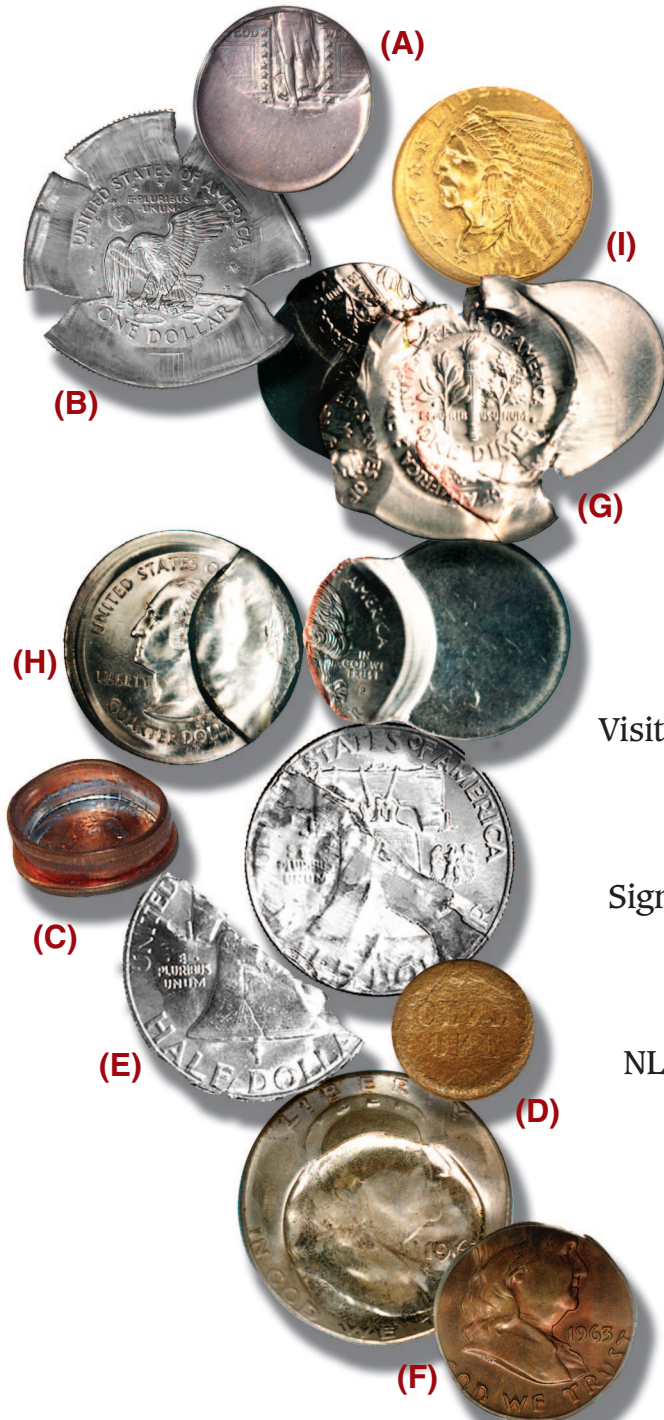

Visit www.HeritageCoin.com for your
ERROR COIN RESEARCH
FREE MEMBERSHIP!

These are only a sample
thousands of error coins
Heritage has handled.
your error coins today
next Heritage Sale

Look up these error coins
Permanent Auction Area
for descriptions and full
enlargeable images

Visit the HeritageCoin.com
website today
Easy to join
Free membership
Significant research tools
Easy to bid
Easy to buy
Winner of the
NLG's Best Commercial
Website Award!

- A. 2003 ANA National Money Show
  1919 Quarter
  Struck 50% Off Center
  XF45 PCGS
  REALIZED $15,525
- B. 2002 September Long Beach
  1999 SBA Dollar
  Multiple Strike, Reeded
  MS65 PCGS
  REALIZED $6,900
- C. 2002 New York Sale, lot 10
  1999 Cent
  Die Cap With Second Coin
  MS64 Red Uncertified
  REALIZED $920
- D. 2002 February Long Beach Sale
  Undated Struck Through
  Capped Die Indian Cent
  MS64 Brown PCGS
  REALIZED $1,265
- E. 2002 FUN Sale, lot 9
  1963 Half Dollar
  Split Planchet
  AU58 Uncertified
  REALIZED $1,610
- F. 2001 ANA Sale, lot 8
  1963 Half Dollar
  Double Struck, Indented by a Coin
  MS66 PCGS
  REALIZED $20,125
- G. 2001 ANA Sale, lot 8
  1999-P Dime
  Bonded Strike, Struck More Than
  Once
  MS64 Uncertified
  REALIZED $2,300
- H. 2001 ANA Sale, lot 8
  1999 Mated Pair of Georgia State
  Partial Collar, Indent and Stretch
  MS64 Uncertified
  REALIZED $2,415
- I. 2001 February Long Beach Sale