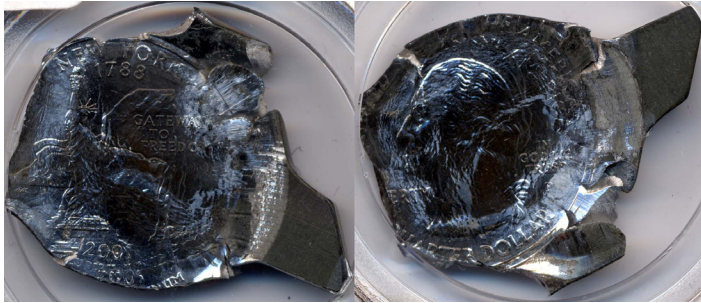

A Selection of Major Mint Errors Offered by the Top Error Dealers

2001-P New York Quarter
Triple Struck on Feeder Fingers
w/Feeder Finger Tip - PCGS MS 64

fredweinberg.com

$6,000.